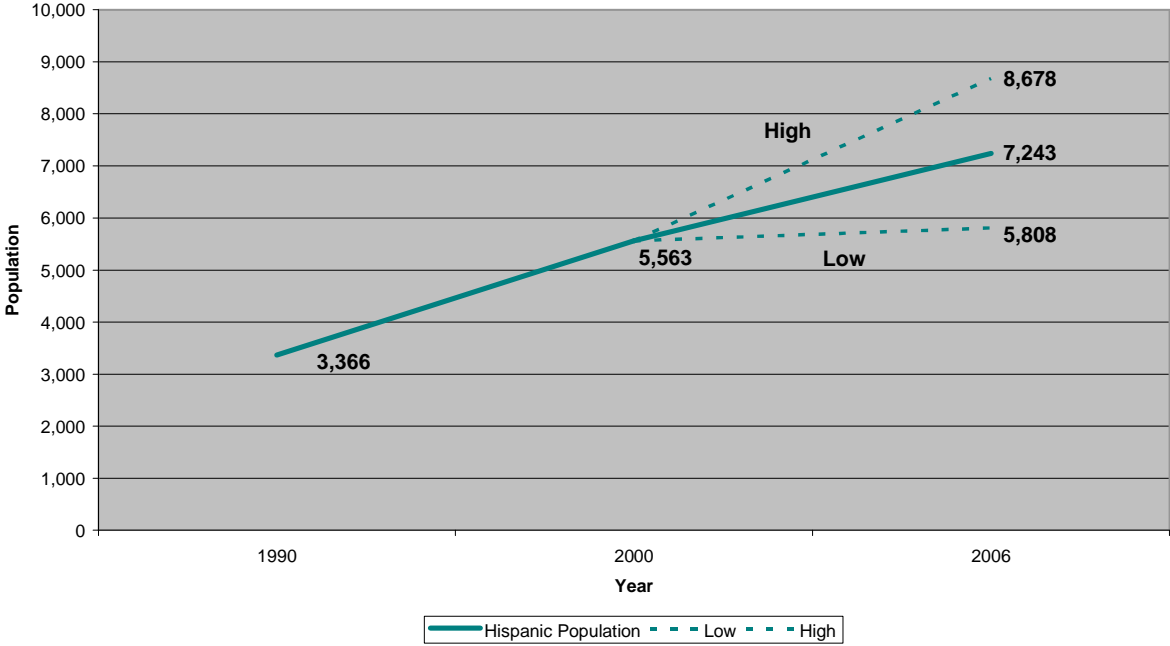

Growth of Hispanic Population City of Waukesha Wisconsin

**Hispanic Population Growth
City of Waukesha
(1990 - 2006)**

Source: American Community Survey 2006