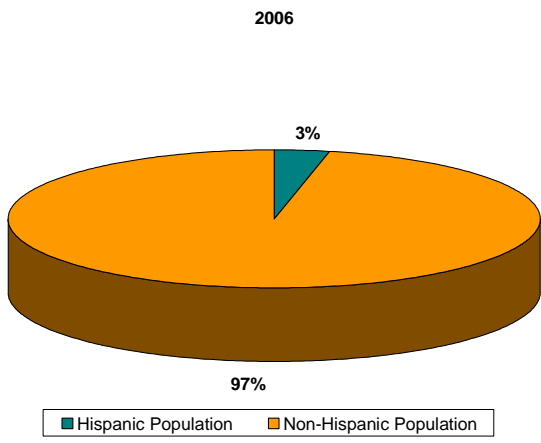

Growth of Hispanic Population Waukesha County Wisconsin

**Hispanic Population Growth
Waukesha County
(1990 - 2006)**

Source: American Community Survey 2006