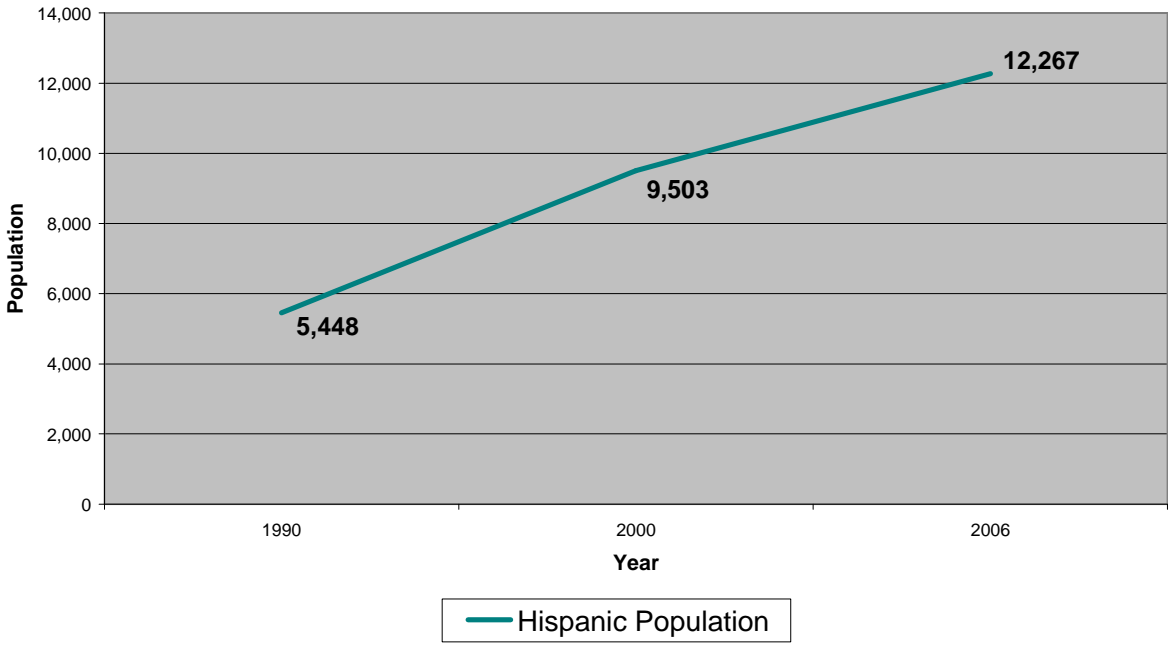

Growth of Hispanic Population Waukesha County Wisconsin

**Hispanic Population Growth
Waukesha County
(1990 - 2006)**

Source: American Community Survey 2006