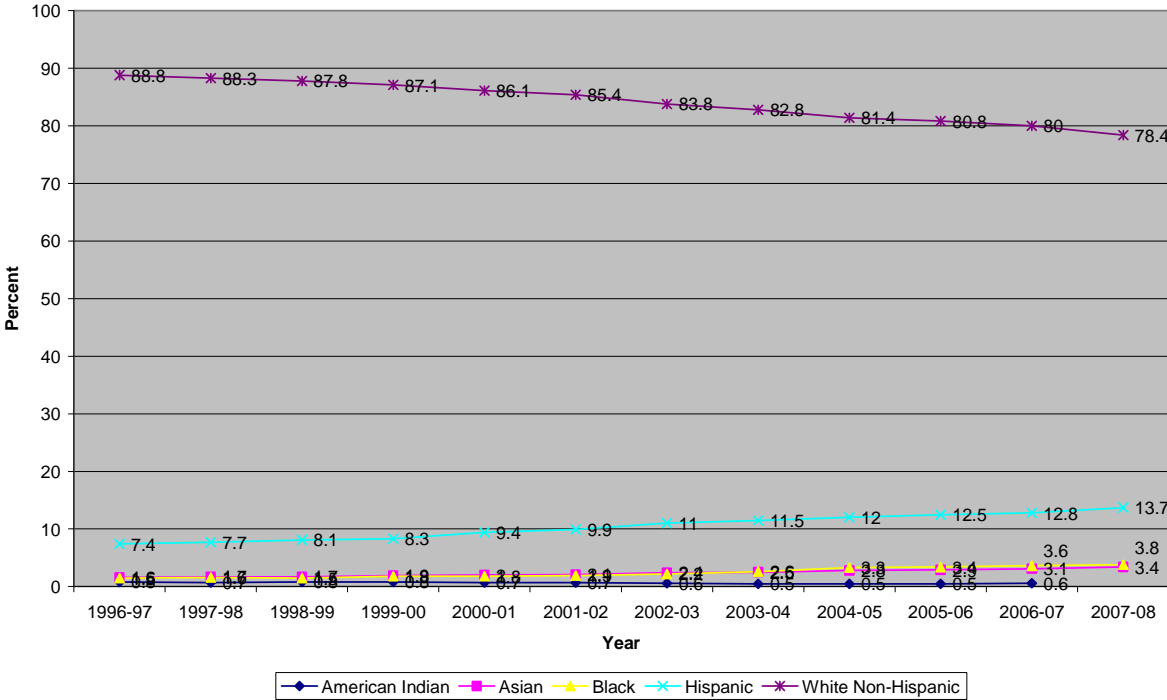

Waukesha School District By Race/Ethnicity of Student Body

**Waukesha School District
Student Body by Race/Ethnicity**

Source: Wisconsin Department of Instruction, WINSS