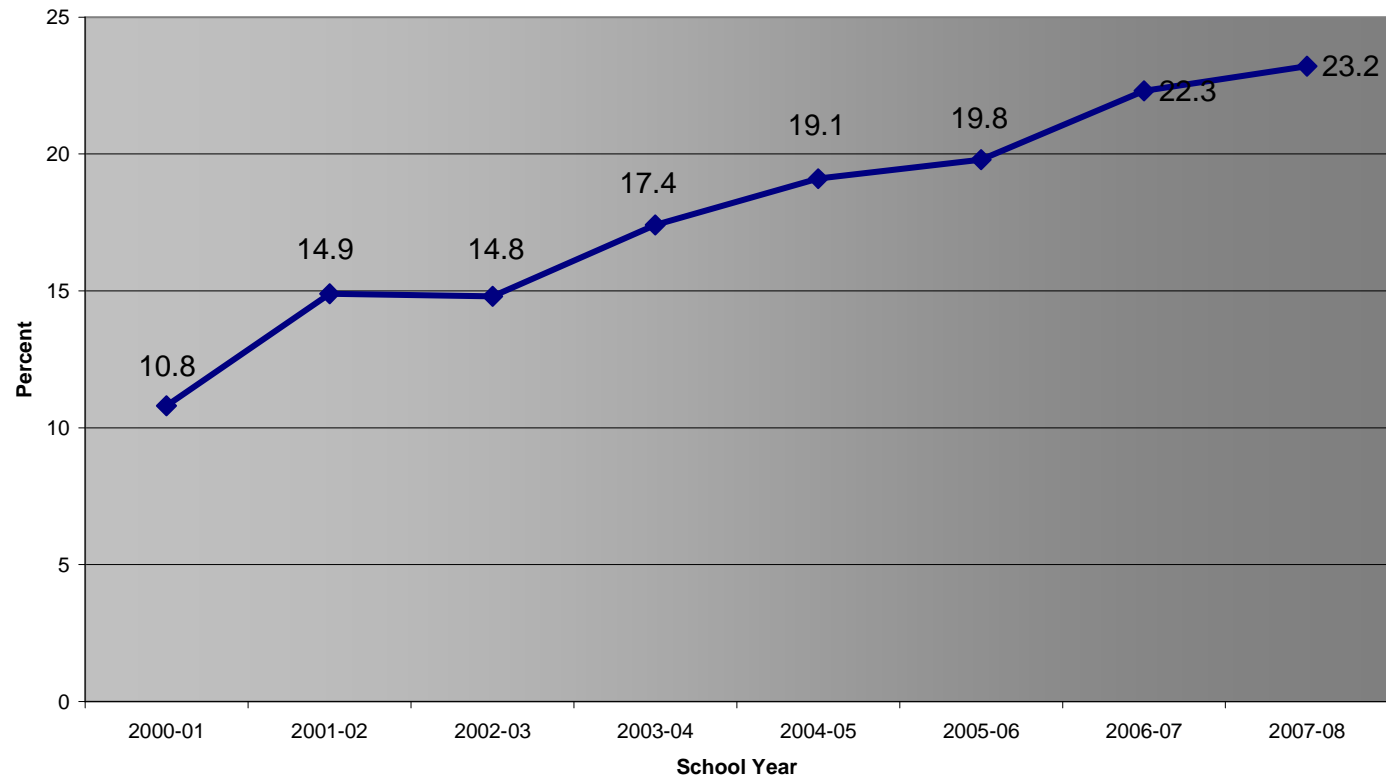

Waukesha School District Percent of Students Eligible for Subsidized Lunch

Waukesha School District
Students Eligible for Free or Reduced Lunch
(Percent)

Source: Wisconsin Department of Instruction, WINSS