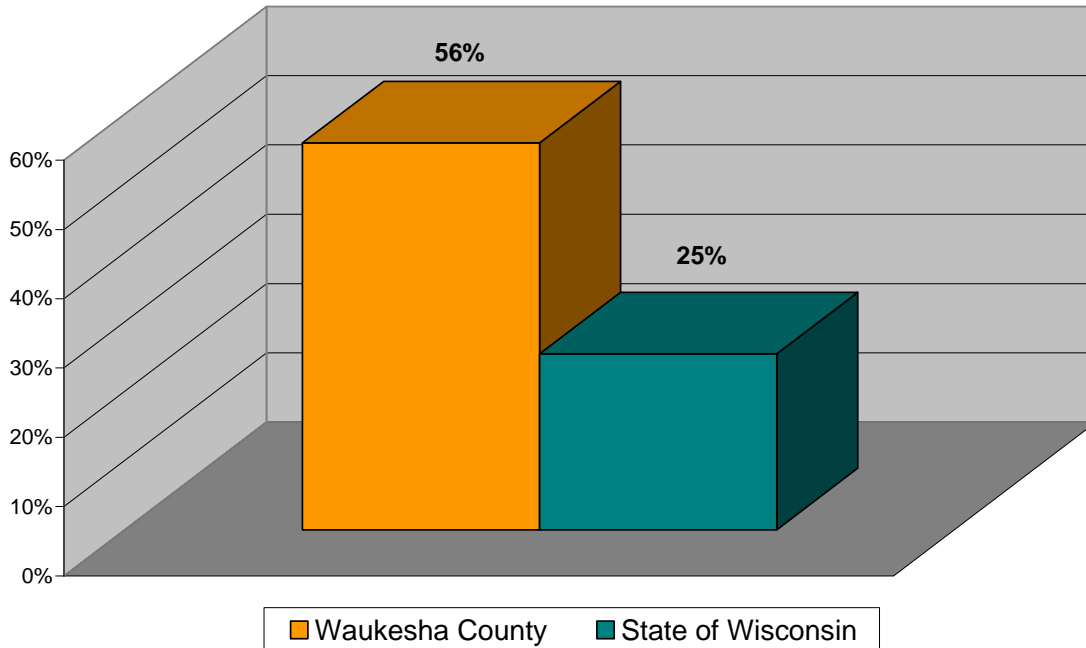

Growth of Poverty Waukesha County Wisconsin

Increase in Number of Individuals Living in Poverty

Waukesha County vs. State of Wisconsin
1995 - 2005

Poverty in Waukesha County is growing at a faster rate than the rest of the State of Wisconsin. The number of individuals living in poverty in Waukesha County grew by 56% between 1995 and 2005 compared to only 25% for the state as a whole.

		1995	2005
Waukesha County	poverty rate	2.80%	3.80%
	median income	\$ 57,557.00	\$ 67,557.00
	population	328,631	377,348
	number in poverty	9,202	14,339
Wisconsin	poverty rate	8.90%	10.20%
	median income	\$ 37,572.00	\$ 47,141.00
	population	5,101,581	5,580,757
	number in poverty	454,041	569,237